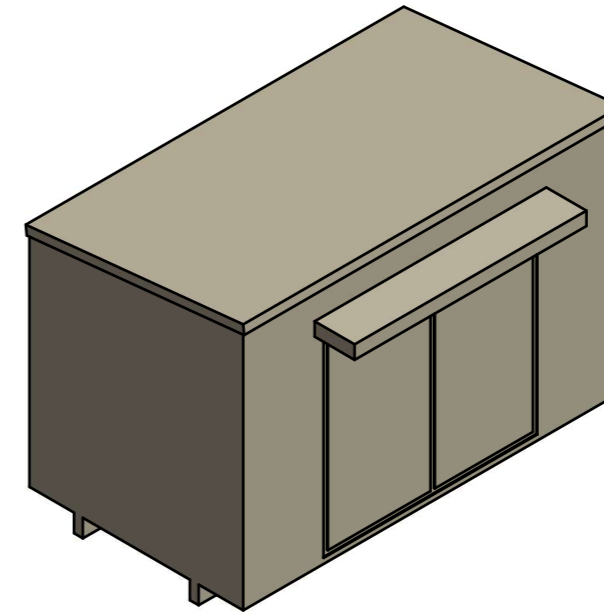

FRONT ELEVATION
SCALE 1:20

SIDE ELEVATION
SCALE 1:20

FRONT LEFT ISOMETRIC
SCALE 1:30

CLASSIC PANORAMA CABIN

REAR ELEVATION
SCALE 1:20

CABIN FOOTPRINT
SCALE 1:20

REAR RIGHT ISOMETRIC
SCALE 1:30