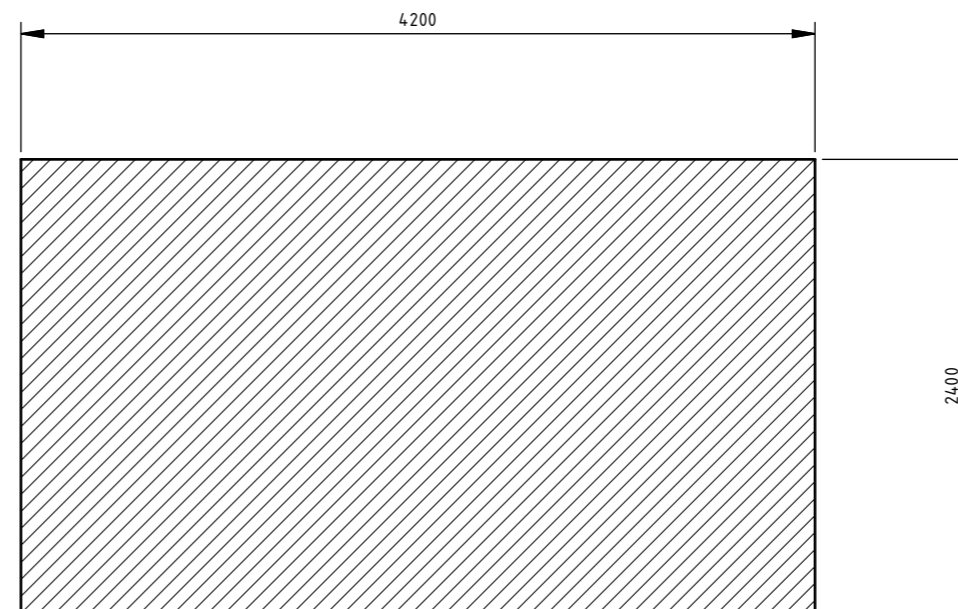

FRONT ELEVATION
SCALE 1:20

SIDE ELEVATION
SCALE 1:20

FRONT LEFT ISOMETRIC
SCALE 1:30

CLASSIC PANORAMA CABIN

REAR ELEVATION
SCALE 1:20

CABIN FOOTPRINT
SCALE 1:20

REAR RIGHT ISOMETRIC
SCALE 1:30