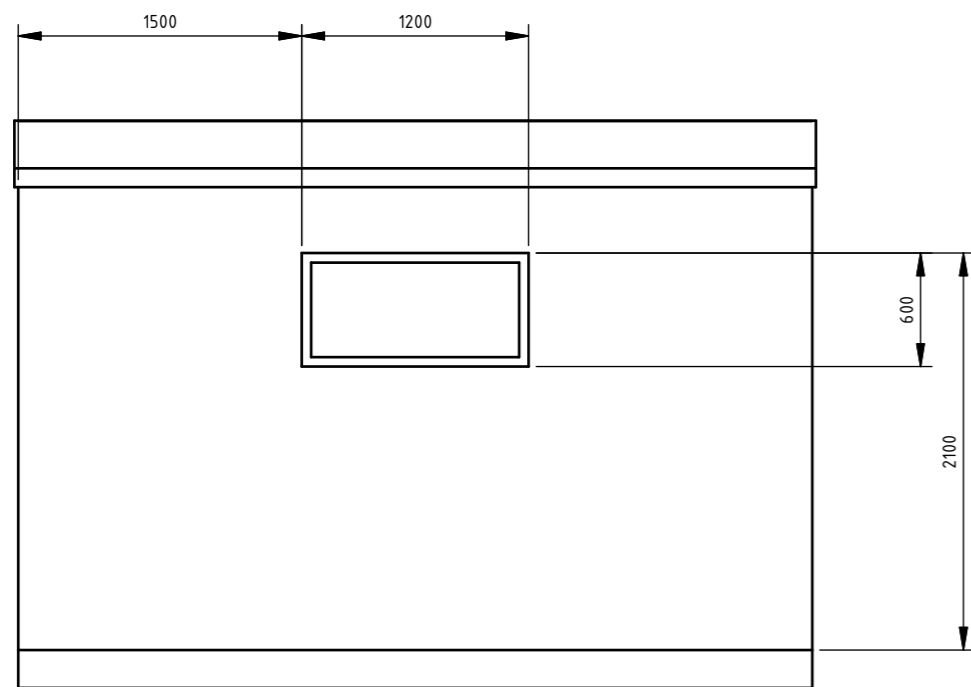

FRONT ELEVATION
SCALE 1:20

SIDE ELEVATION
SCALE 1:20

FRONT LEFT ISOMETRIC
SCALE 1:30

CLASSIC PANORAMA CABIN

REAR ELEVATION
SCALE 1:20

CABIN FOOTPRINT
SCALE 1:20

REAR RIGHT ISOMETRIC
SCALE 1:30