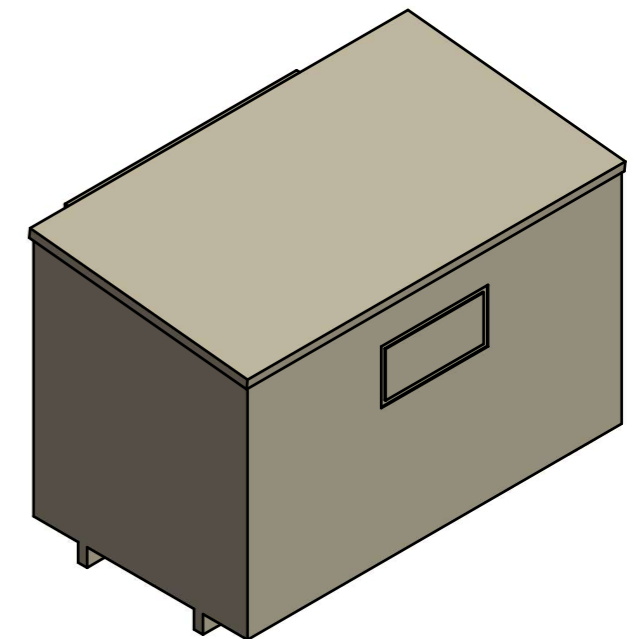

FRONT ELEVATION
SCALE 1:20

SIDE ELEVATION
SCALE 1:20

FRONT LEFT ISOMETRIC
SCALE 1:30

CLASSIC PANORAMA CABIN

REAR ELEVATION
SCALE 1:20

CABIN FOOTPRINT
SCALE 1:20

REAR RIGHT ISOMETRIC
SCALE 1:30